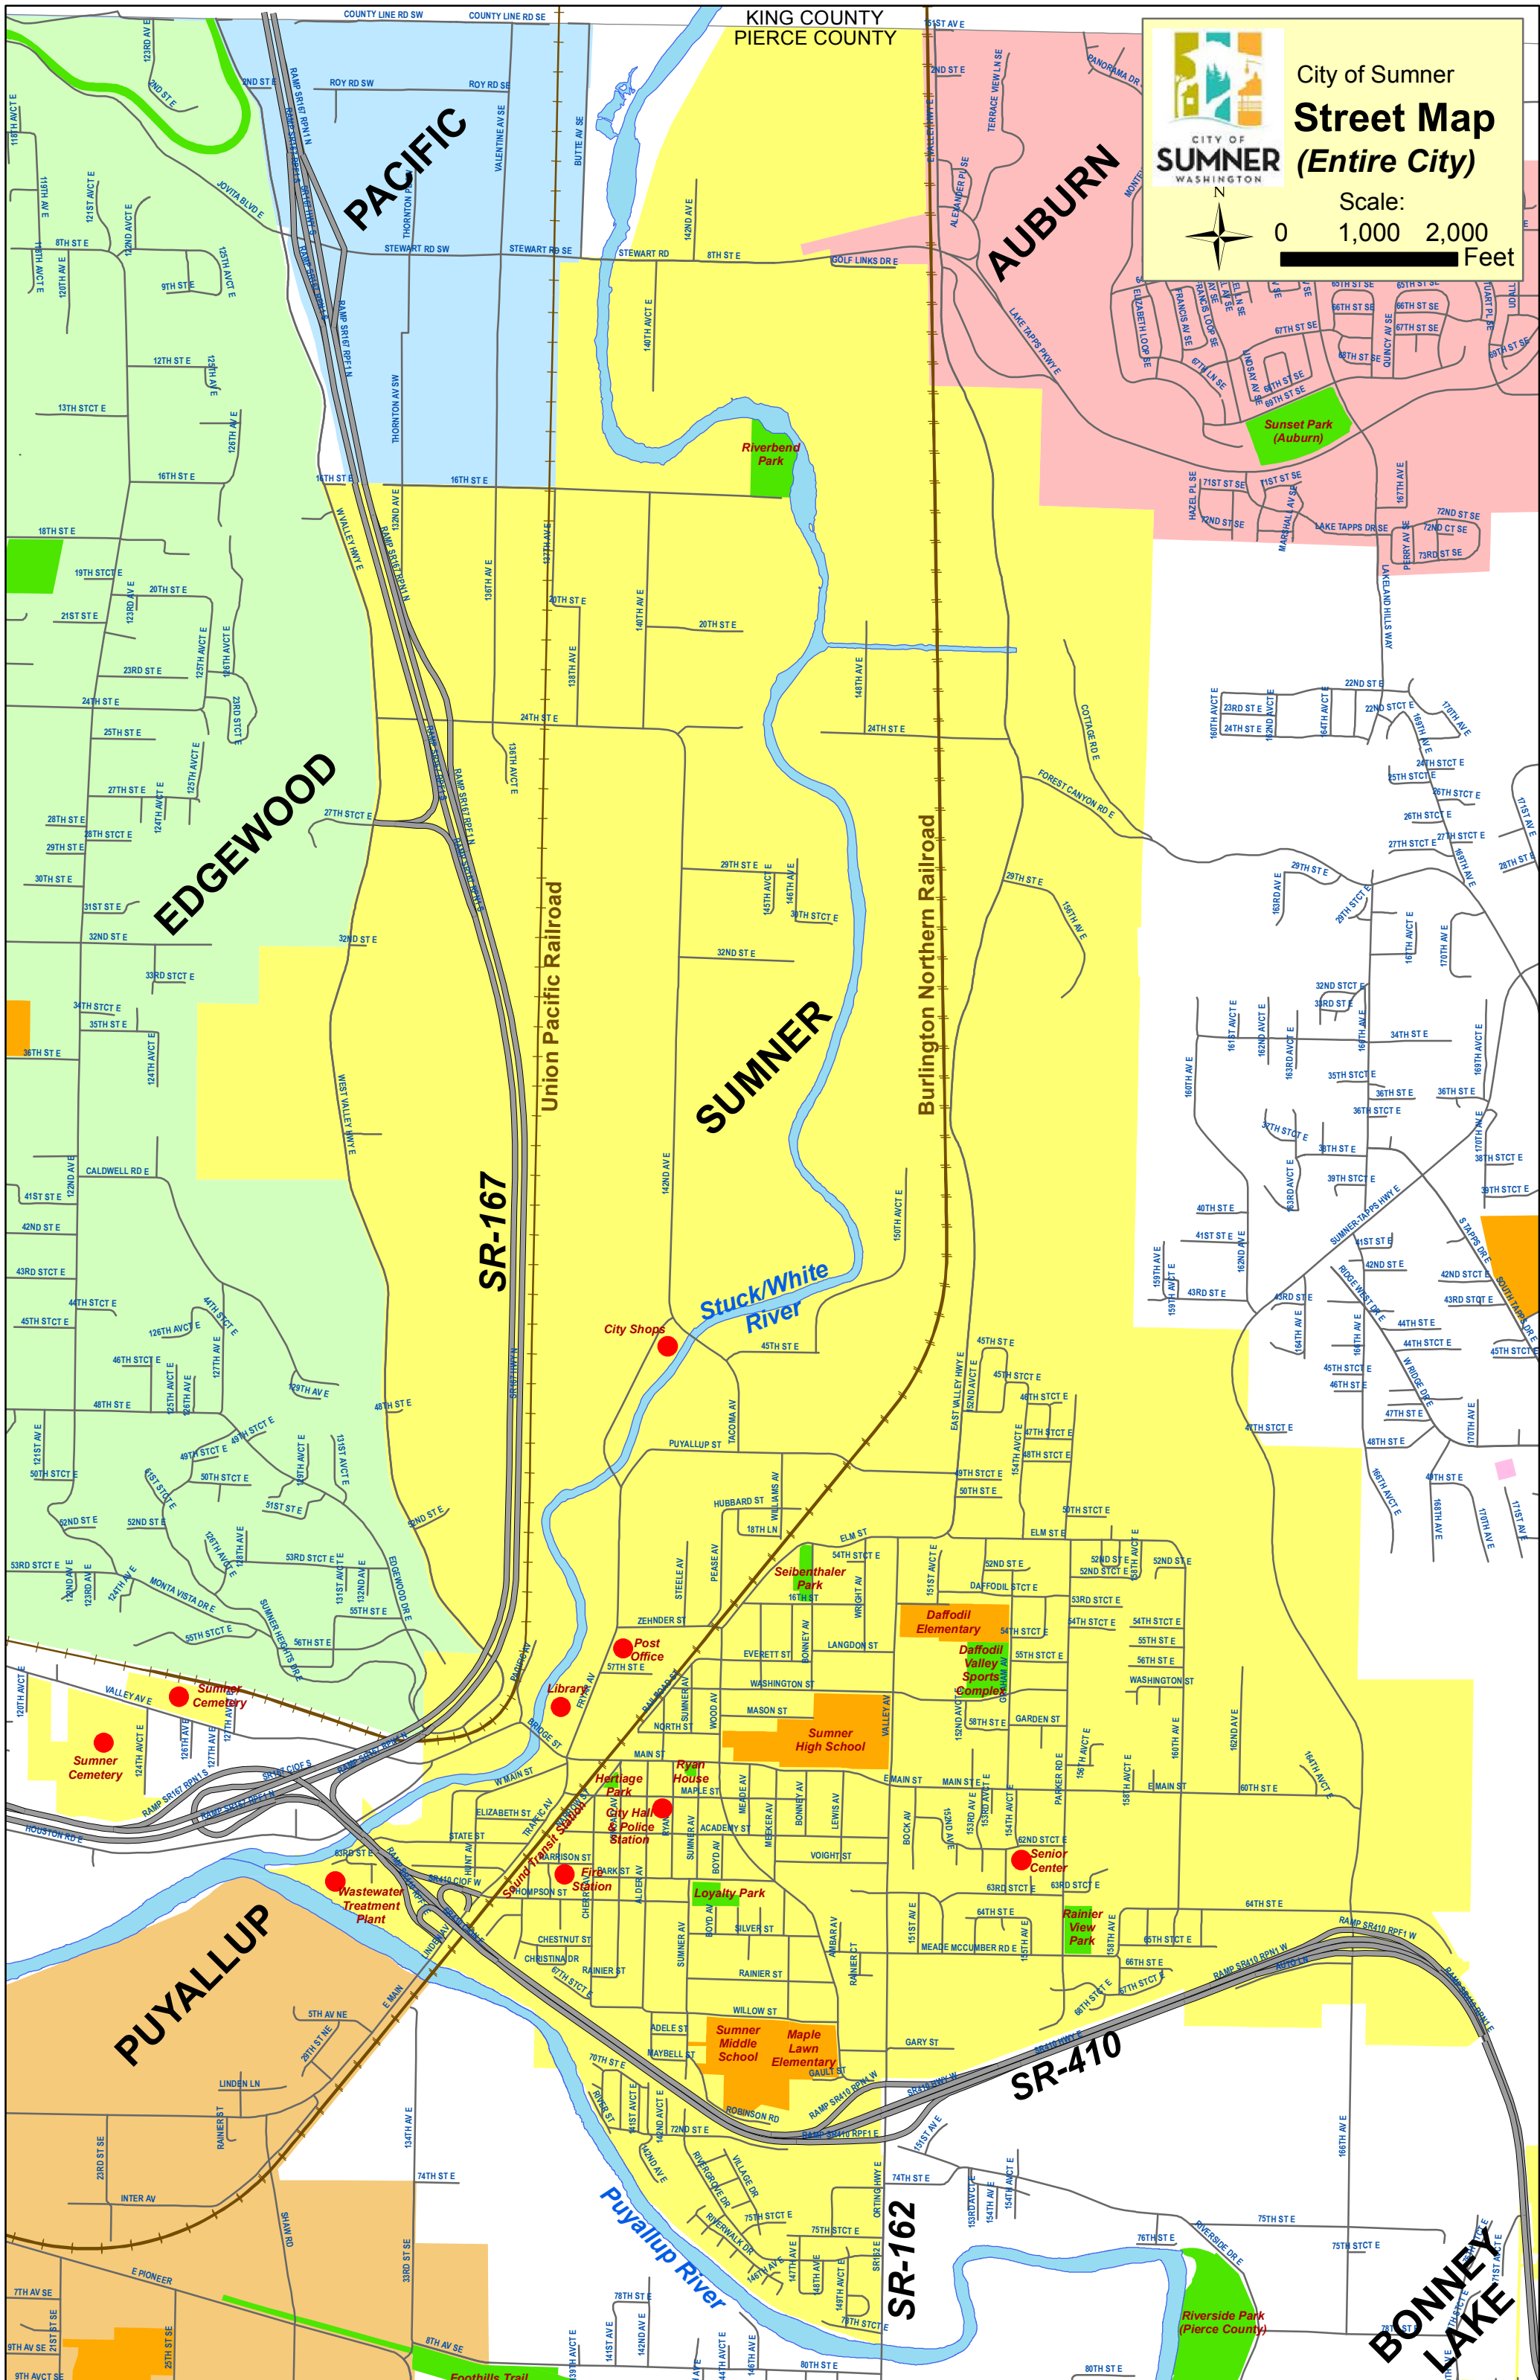

**City of Sumner**  
**Street Map**  
*(Entire City)*

Scale: 0 1,000 2,000 Feet

**BONNEY LAKE**