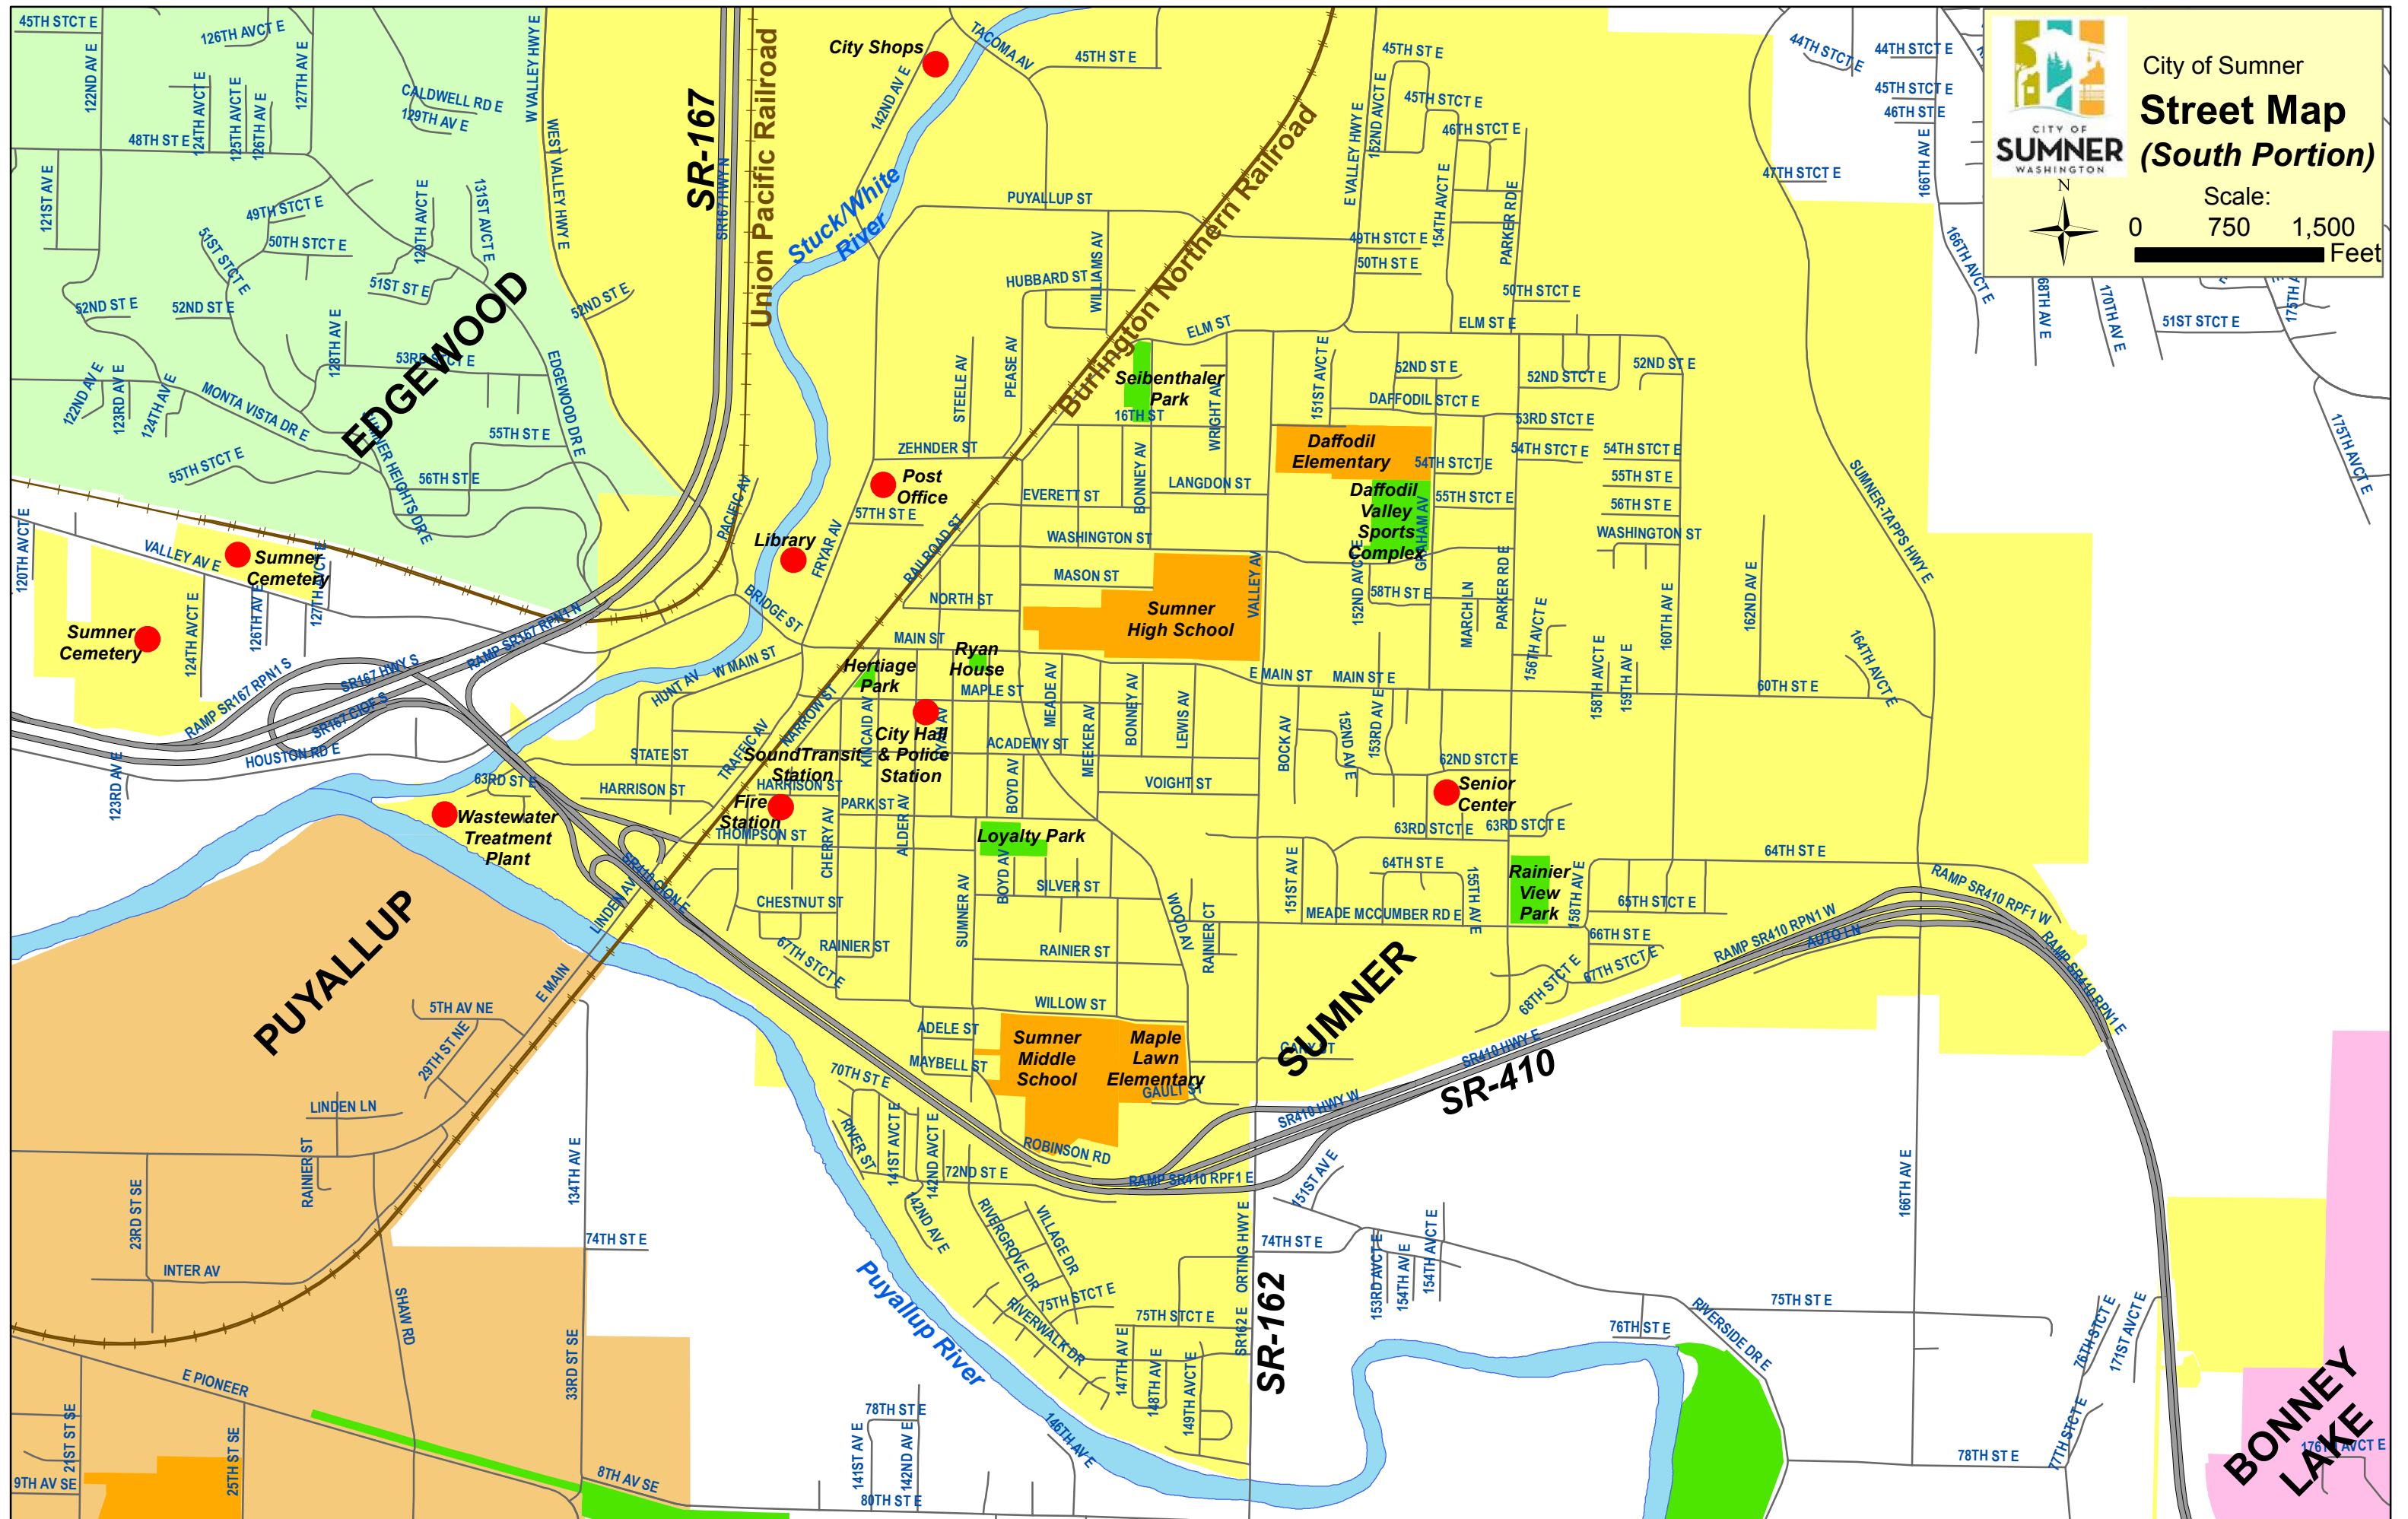

City of Sumner Street Map (South Portion)

Scale:
0 750 1,500 Feet

EDGEWOOD

PUYALLUP

SUMNER

BONNEY LAKE

SR-167

SR-410

SR-162

Union Pacific Railroad

Burlington Northern Railroad

Stuck/White River

Puyallup River

City Shops

Post Office

Library

Sound Transit Station

Fire Station

Heritage Park

City Hall & Police Station

Wastewater Treatment Plant

Ryan House

Loyalty Park

Summer High School

Daffodil Elementary

Daffodil Valley Sports Complex

Senior Center

Rainier View Park

Summer Middle School

Maple Lawn Elementary

Seibenthaler Park