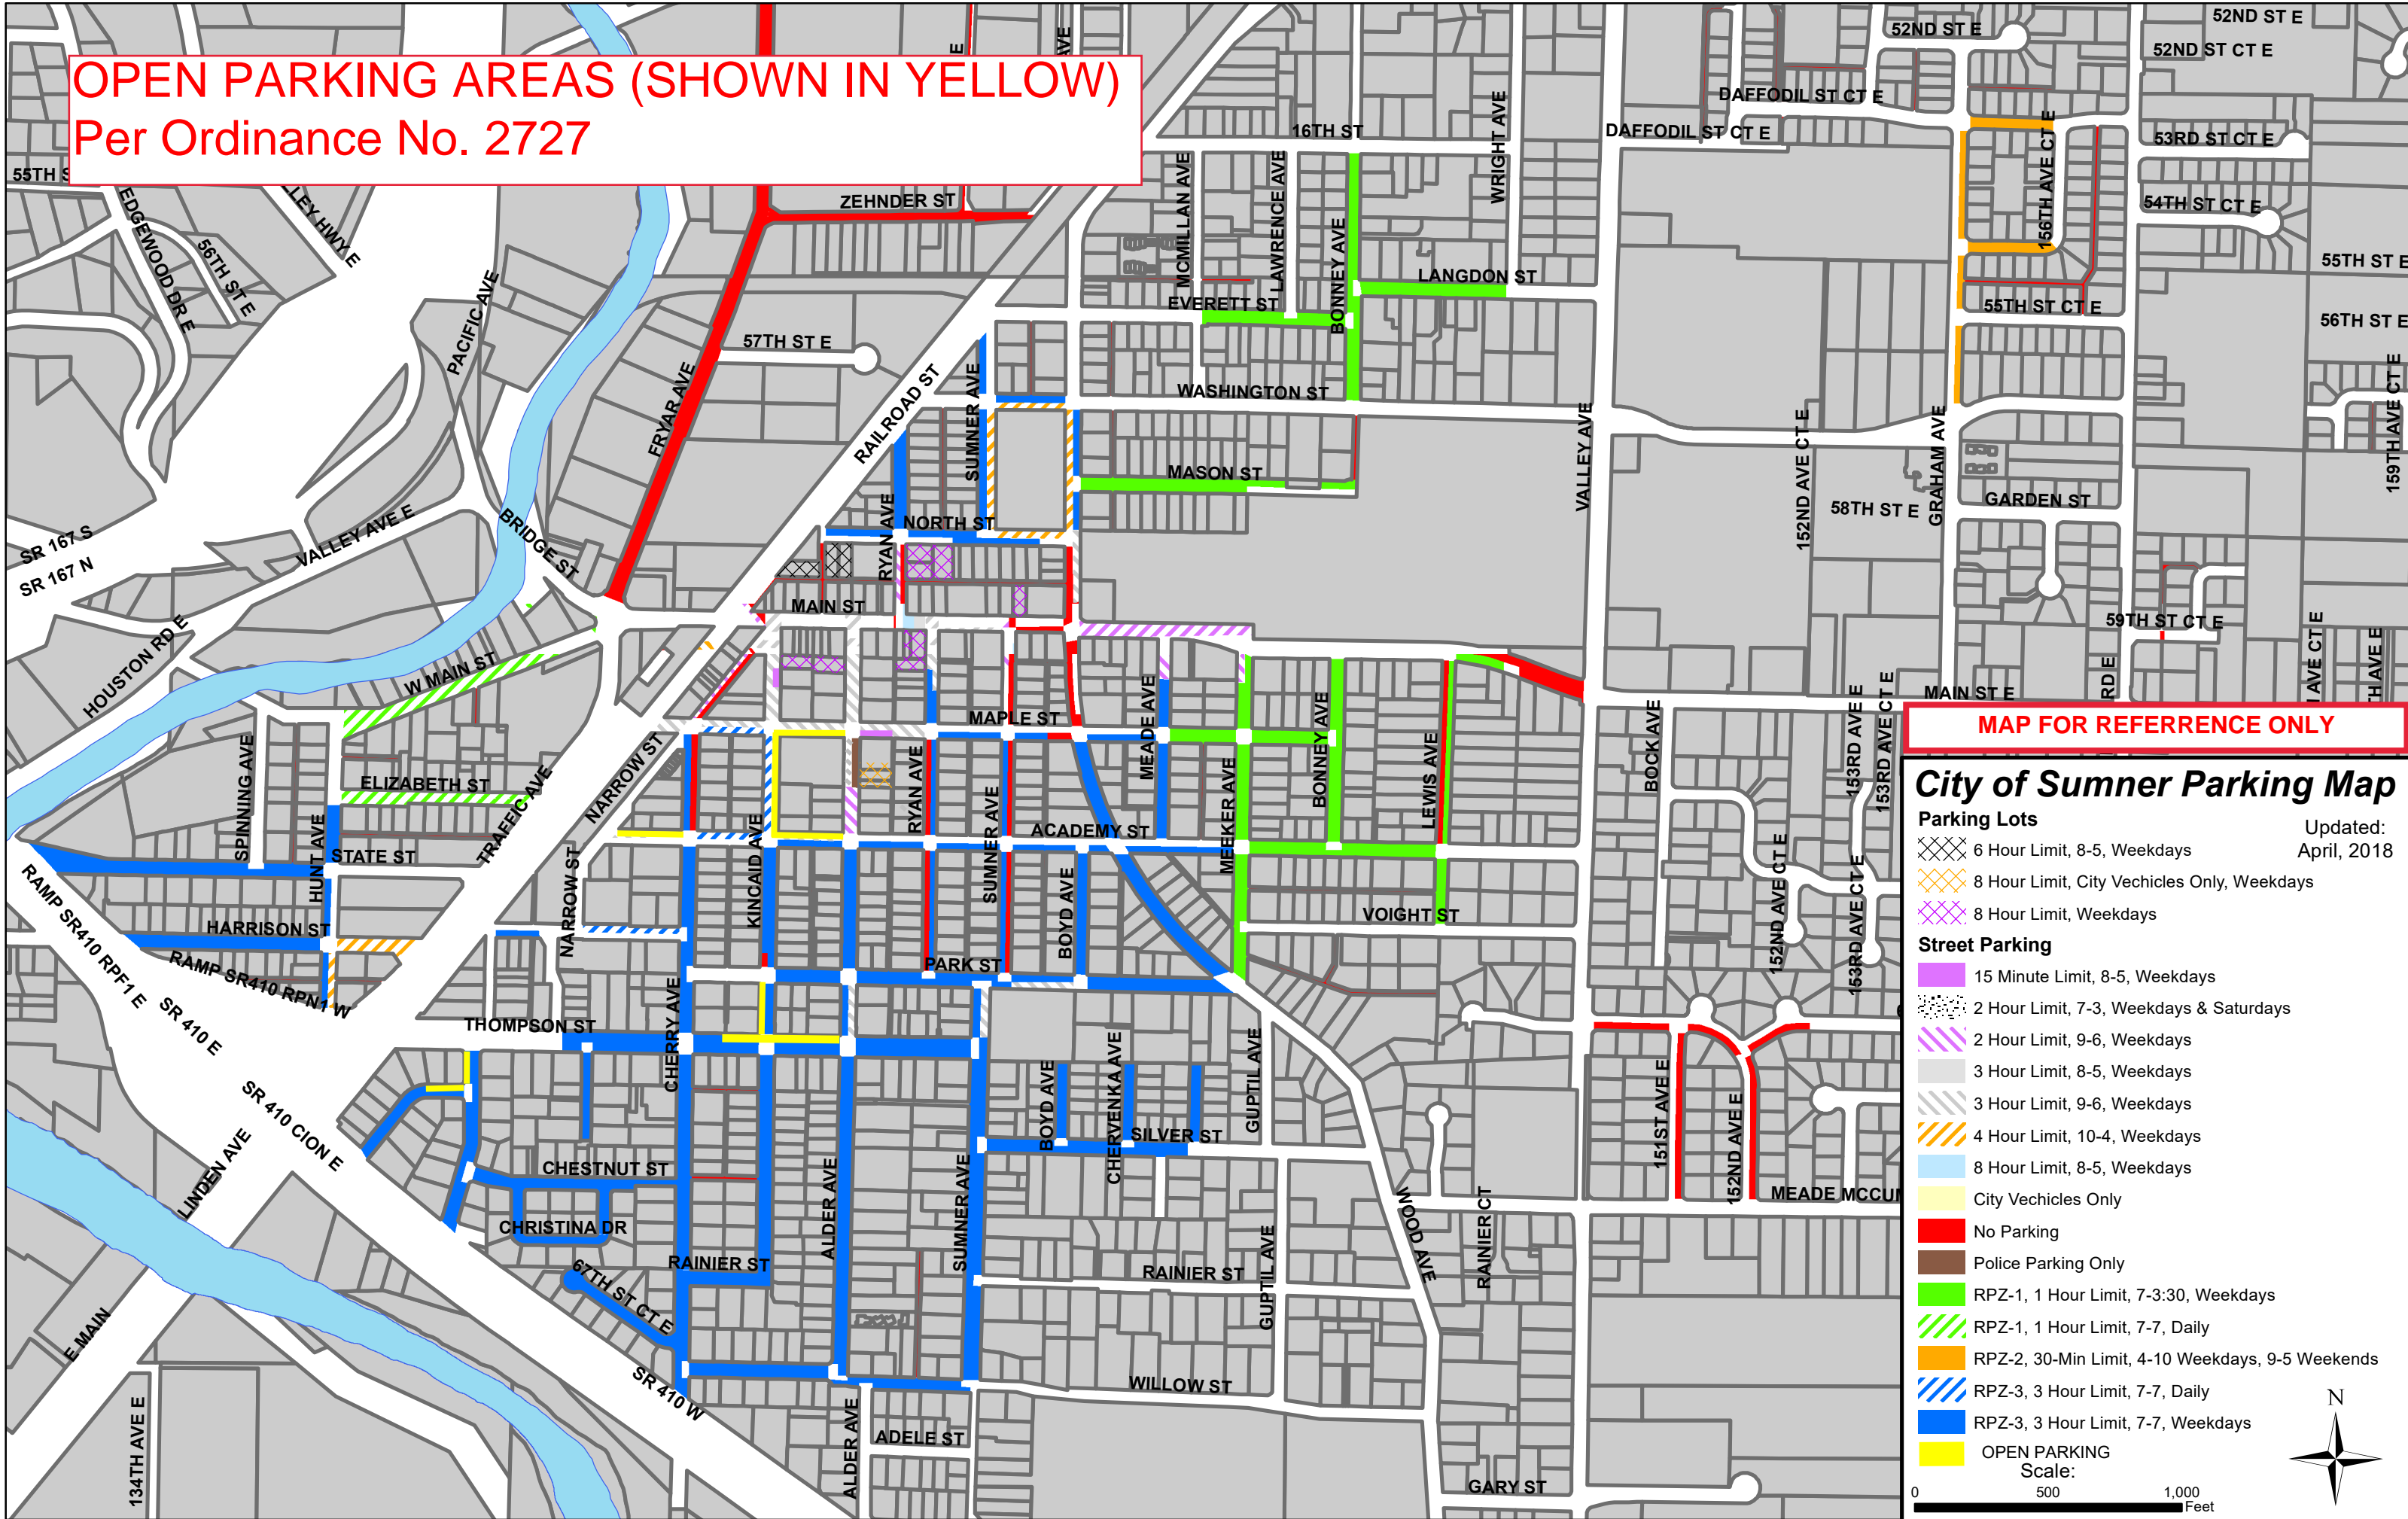

OPEN PARKING AREAS (SHOWN IN YELLOW)
Per Ordinance No. 2727

MAP FOR REFERENCE ONLY

City of Sumner Parking Map

Updated: April, 2018

Parking Lots

- ⊠ 6 Hour Limit, 8-5, Weekdays
- ⊞ 8 Hour Limit, City Vehicles Only, Weekdays
- ⊠ 8 Hour Limit, Weekdays

Street Parking

- 15 Minute Limit, 8-5, Weekdays
- ⊠ 2 Hour Limit, 7-3, Weekdays & Saturdays
- ▨ 2 Hour Limit, 9-6, Weekdays
- ▨ 3 Hour Limit, 8-5, Weekdays
- ▨ 3 Hour Limit, 9-6, Weekdays
- ▨ 4 Hour Limit, 10-4, Weekdays
- ▨ 8 Hour Limit, 8-5, Weekdays
- City Vehicles Only
- No Parking
- Police Parking Only
- RPZ-1, 1 Hour Limit, 7-3:30, Weekdays
- ▨ RPZ-1, 1 Hour Limit, 7-7, Daily
- ▨ RPZ-2, 30-Min Limit, 4-10 Weekdays, 9-5 Weekends
- ▨ RPZ-3, 3 Hour Limit, 7-7, Daily
- ▨ RPZ-3, 3 Hour Limit, 7-7, Weekdays
- OPEN PARKING

Scale: 0 500 1,000 Feet