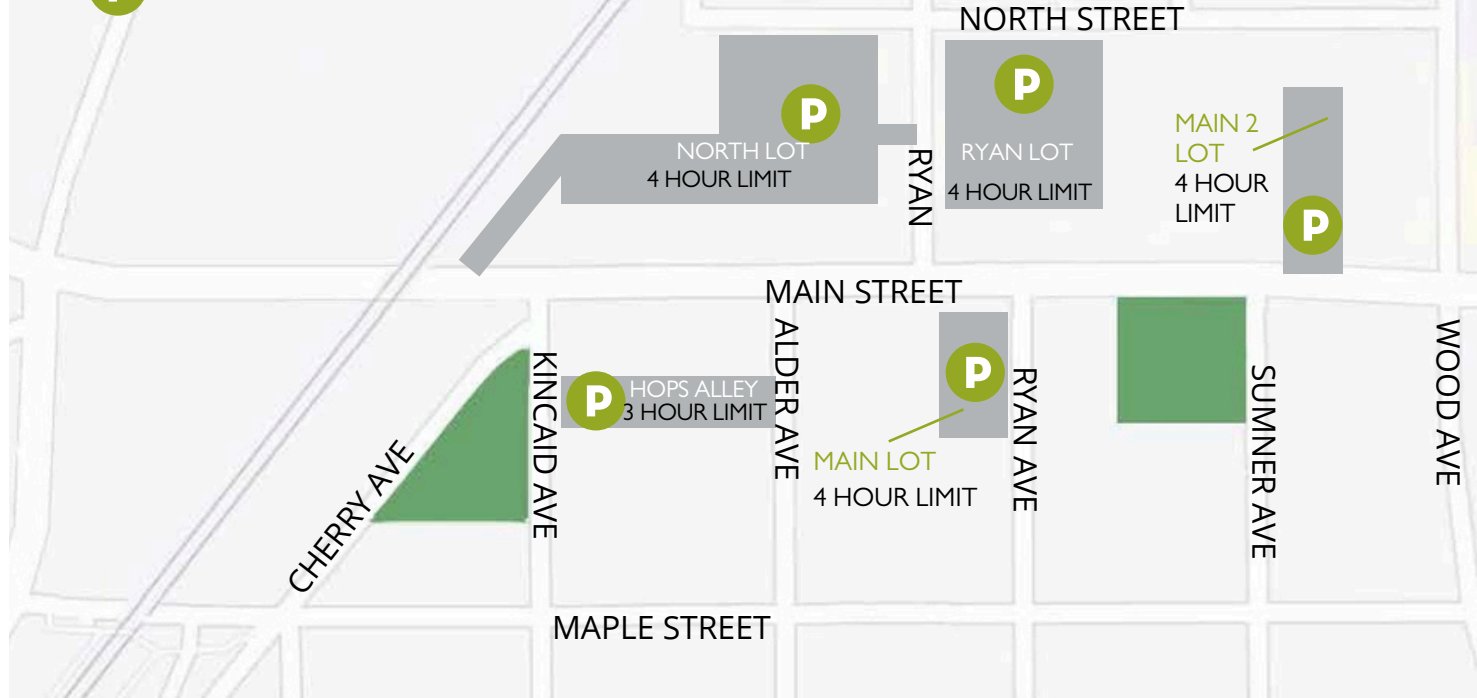

DOWNTOWN PARKING

P Public Parking Lots

PERMIT PARKING ONLY: MON - FRI 8AM - 5PM

PUBLIC PARKING: WEEKENDS, EVENINGS, & HOLIDAYS

P
CITY LOT
PERMIT
PARKING